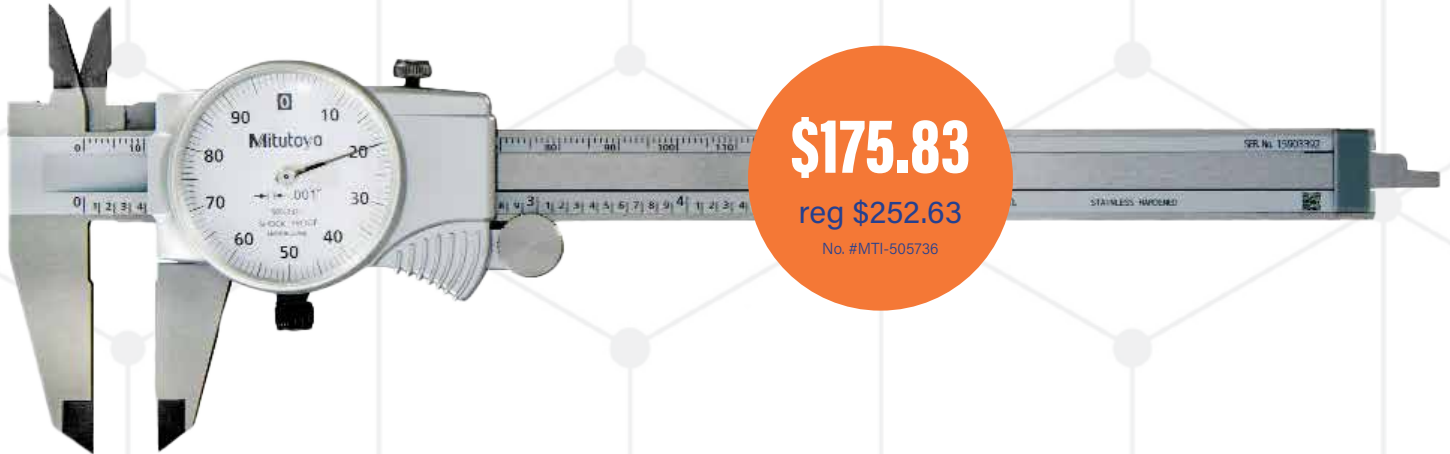

Dial Mechanical Caliper

(Carbide-Tip OD Jaws), 0-6", .001"

Item No. #MTI-505736

$175.83

reg $252.63

No. #MTI-505736

Valid from November 21 - November 25 2022 while quantities last